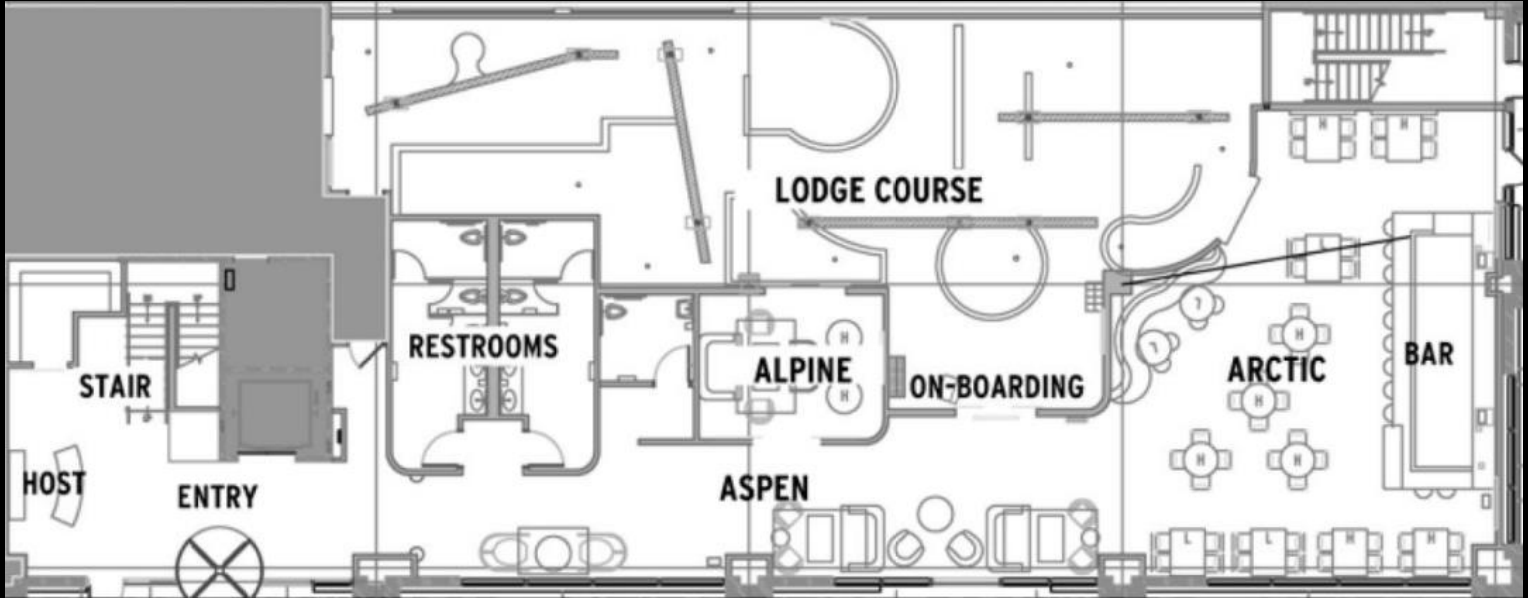

PUTTERY PITTSBURGH 1ST FLOOR