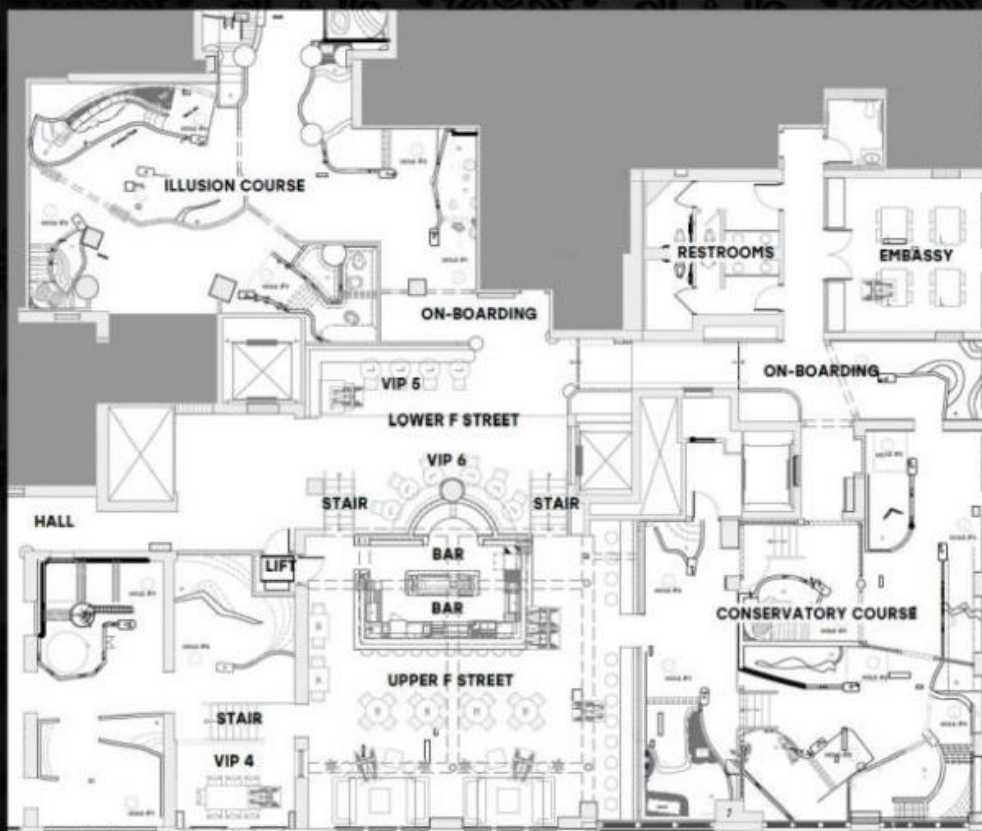

## EVENT SPACES

SPACE	WING	CAPACITY
House	East	15
Potomac	East	15
VIP 3	East	15
VIP 2	East	20
VIP 1	East	20
House + Potomac	East	30
House + Potomac + VIP 3	East	45
East Wing Buyout	East	150
Lower F Street	West	25
Upper F Street	West	110
½ F Street	West	40/60
Full F Street	West	150
West Wing Buyout	West	250
Full Venue Buyout		400

# PUTTERY D.C.

First Floor  
East

Layouts and capacity are subject to change.

# PUTTERY D.C.

First Floor  
West

Layouts and capacity are subject to change.