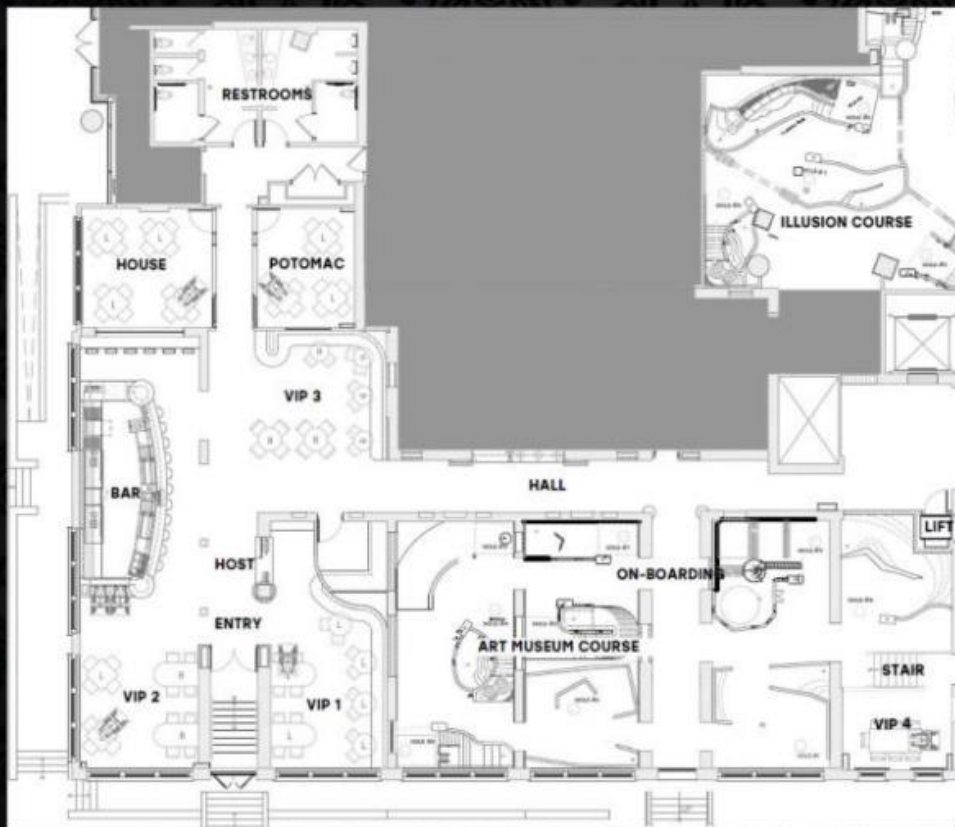

## EVENT SPACES

SPACE	WING	CAPACITY
House	East	15
Potomac	East	15
VIP 3	East	15
VIP 2	East	20
VIP 1	East	20
House + Potomac	East	30
House + Potomac + VIP 3	East	45
East Wing Buyout	East	150
Lower F Street	West	25
Upper F Street	West	110
½ F Street	West	40/60
Full F Street	West	150
West Wing Buyout	West	250
Full Venue Buyout		400

# PUTTERY D.C.

First Floor  
East

Layouts and capacity are subject to change.